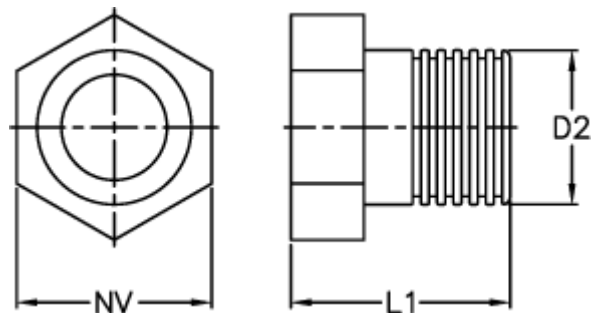

Article number: 027118911000

Description: Norma end piece BST R1/4

Measures

D2 = R 1/4

L1 = 17.5

NV = 14